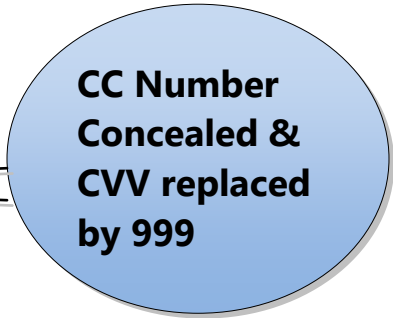

News Flash

Amadeus Flash

Amadeus Customer Profiles Enhancement – Credit Card concealment in remark elements

Dear Travel Partner,

As another step towards data security and PCI-DSS compliance, Amadeus is pleased to introduce the latest enhancement in securing credit card data stored in customer profiles.

- By default, the Credit card and CVV numbers stored in remark elements will be concealed in Customer Profiles product.
- In a remark, when a sequence of 3 or 4 digits is following 'CVV' or '*CV' or 'CVC' or a CC number, it will be considered as a CVV and will be concealed as well (replaced by 999).
- The restriction can be enforced or removed based on users' decision

Illustration

Default Profile display with restriction

```
*T* LEWEIS/CARL MR                               #####
----- PNR TRANSFERABLE DATA                 XXXXXXXXX
1  A  NM  1LEWEIS/CARL MR
2  S  RM  CC NUMBER VXXXXXXXXXXXXXXXX1111
3  S  RM  CC CVV NUMBER 999
END OF DISPLAY
*PROFILE MODE*
```

Amadeus Helpdesk	Live Chat Function in Amadeus Selling Platform	Mail to Helpdesk	Know more about Amadeus	Amadeus Learning City
24 X 7 Access to Amadeus Helpdesk at Nationwide Toll free 1800-111-200	Connect to Amadeus Helpdesk through Live Chat Function in Amadeus Selling Platform	help@amadeus.in	www.amadeus.in	Learn Amadeus using self paced learning solution Amadeus Learning City - www.alc.amadeus.com